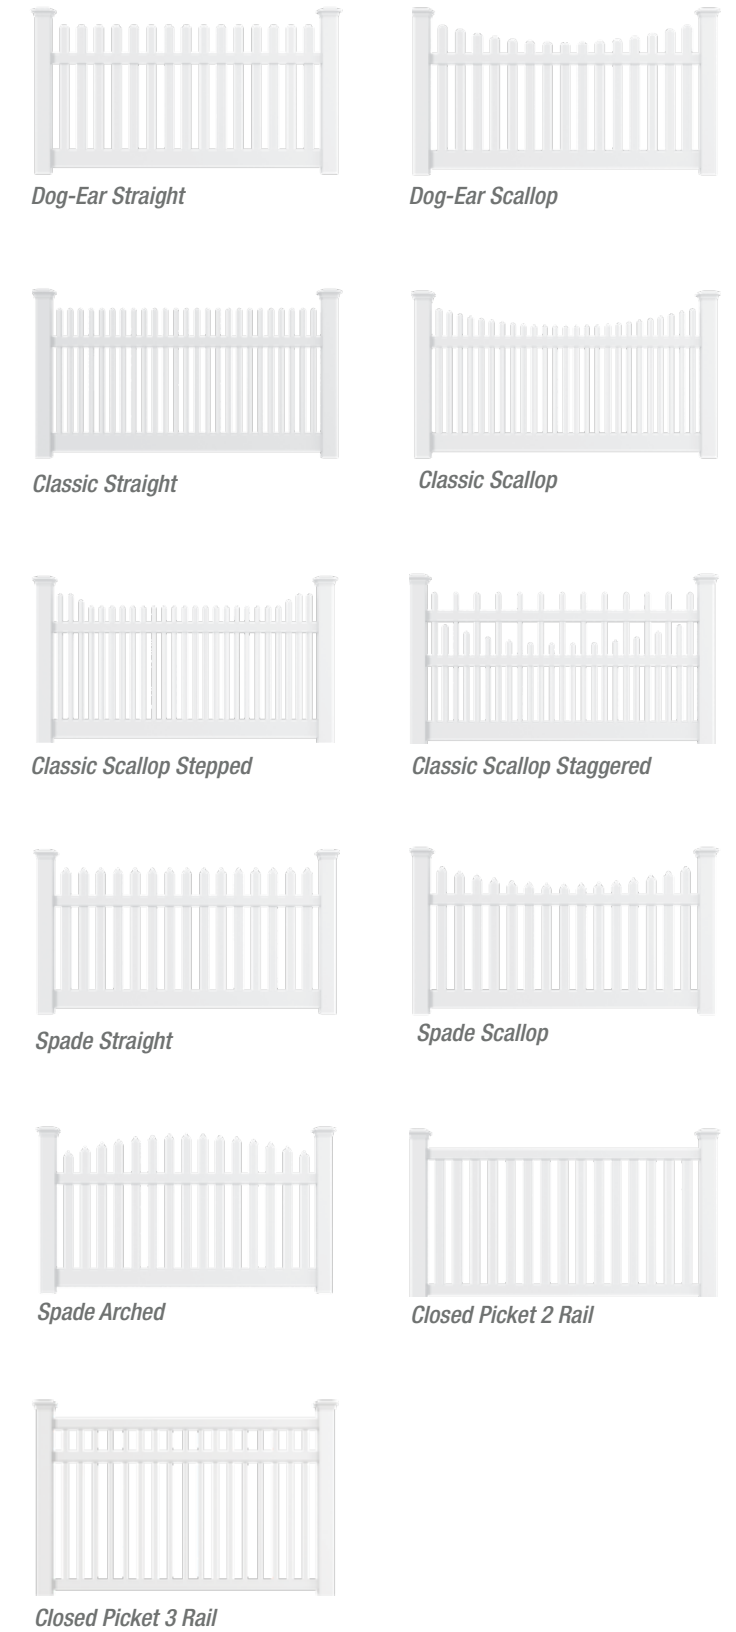

PRODUCT FEATURES

- Made to withstand up to 115 MPH winds with additional reinforcements
- Closed picket sizes - 1½" and 3"
- Matching walk gates
- Made in the USA
- Transferable Limited Lifetime Warranty