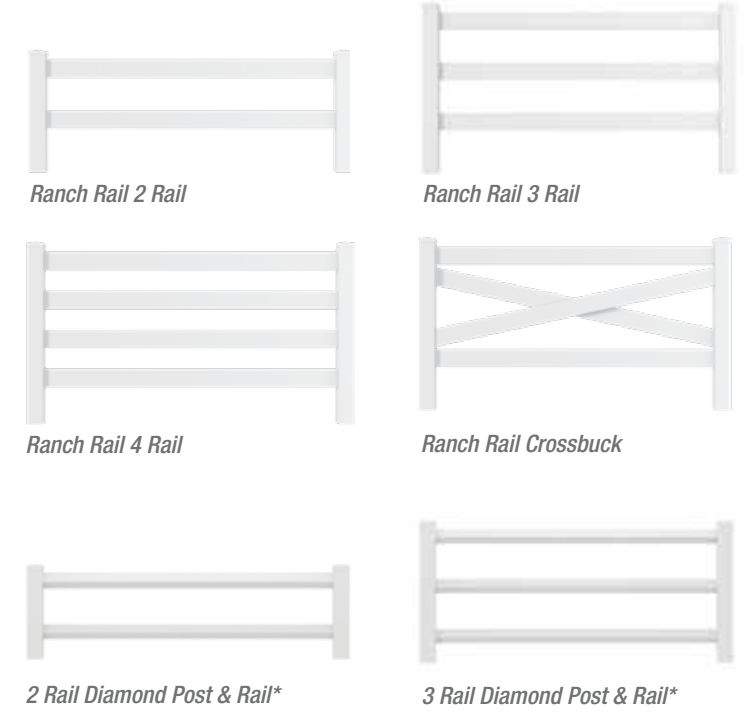

RANCH RAIL FENCING

Available in 2, 3 or 4 rail, Ranch Rail Vinyl Fencing is the perfect way to help define yards, contain garden areas or wrangle in wide open spaces.

Ranch Rail 3 Rail Vinyl Fencing

Ranch Rail Crossbuck

Diamond Post & Rail

PRODUCT FEATURES

- 1½" x 5½" rail size
- 96" panel width
- Matching walk gates
- Made in the USA
- Transferable Limited Lifetime Warranty

*Available in White only.

HARDWARE & ACCESSORIES

No fence is complete without the proper hardware to make sure gates stay closed and your property remains secured. All vinyl gates come standard with hinges, gate stop and latch plate.

Our assortment of decorative post caps — available in colors to match your fence — provide the perfect accessory to complete your fence installation.