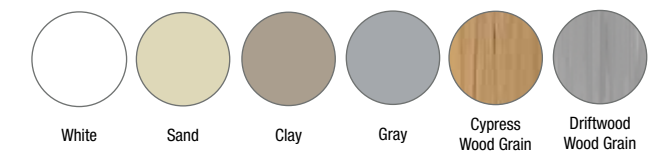

White

Sand

Louvered Privacy

PRODUCT FEATURES

- Aluminum Matte Black framing incorporates vinyl infill boards (sold separately)*
- Premium powder coat for maximum durability
- Easy to install and customize
- Matching gates available
- Made in the USA
- Transferable Limited Lifetime Warranty

Matte Black*

Mixed Material

Vinyl infill color options.

SEMI-PRIVACY VINYL FENCING

Semi-Privacy Vinyl Fencing is designed to shield you from the outside world while allowing air to flow in between the boards, creating the perfect balance between openness and solitude.